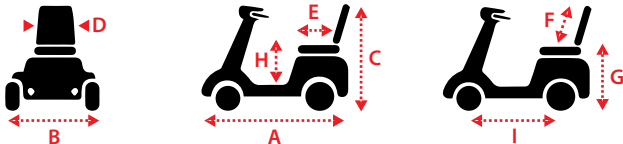

LED lighting system.

Lockable storage drawer underneath the seat.

Extra storage & Shopping bag hook.

Digital LCD Dashboard Display.

Dimensions cm/in

Overall Dimension : A x B x C	120 x 63 x 132cm/47.2 x 24.8 x 52"
Seat Dimension : D x E x F	46 x 41 x 46cm/18 x 16 x 18"
Seat Height from Ground : G	64-69cm/25-27"
Seat Height from Deck : H	41.5-46.5cm/16.3-18.3"
Wheel Base : I	88cm/34.6"

Weight kg/lb

Base	Battery/ea	Seat	Total with Battery	Capacity
70/154	6.5/14	18.5/40.5	114.5/252	136/300

Technical Specs

Max Speed	10kph/6.25mph
Range	30km/19mi
Turn Radius	143cm/56.3"
Ground clearance	10cm/3.9"
Motor	DC 24V, 295W (Rating)/1150W (Max)
Controller	Rhino 2 90A
Battery	12V/22A/H x 4pcs
Charger	5A off-board
Gradient	12°
Front Wheel	10"
Rear Wheel	10"
Brake	intelligent, regenerative, electromagnetic brakes