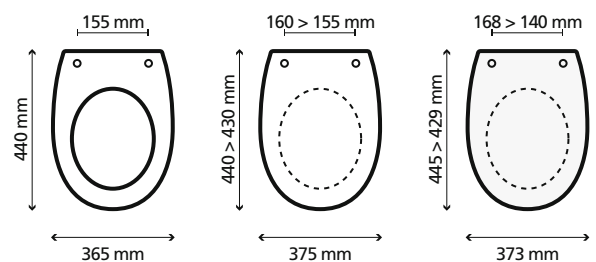

Coloured Toilet Seats

Brightly coloured for contrast

Available in moulded plastic or wood

Fits most standard pans

Toilet seat with lid, plastic

Toilet seat with lid, wood

Toilet seat, plastic

A range of coloured plastic or wooden toilet seats from Bemis, ideally suited to dementia patients. Fitted onto any standard toilet to replace the standard seat, these coloured seats help to provide a colour contrast with the white pan or wall for people with dementia or vision impairment.

ITEM	Toilet seat with lid, plastic	Toilet seat plastic (no lid)	Toilet seat with lid, wood
CODE	ED0041	ED0042	ED0043
COLOUR	Blue	Blue	Blue
RAP	BF03		
CAPACITY	136 kg		
WARRANTY	1 year		