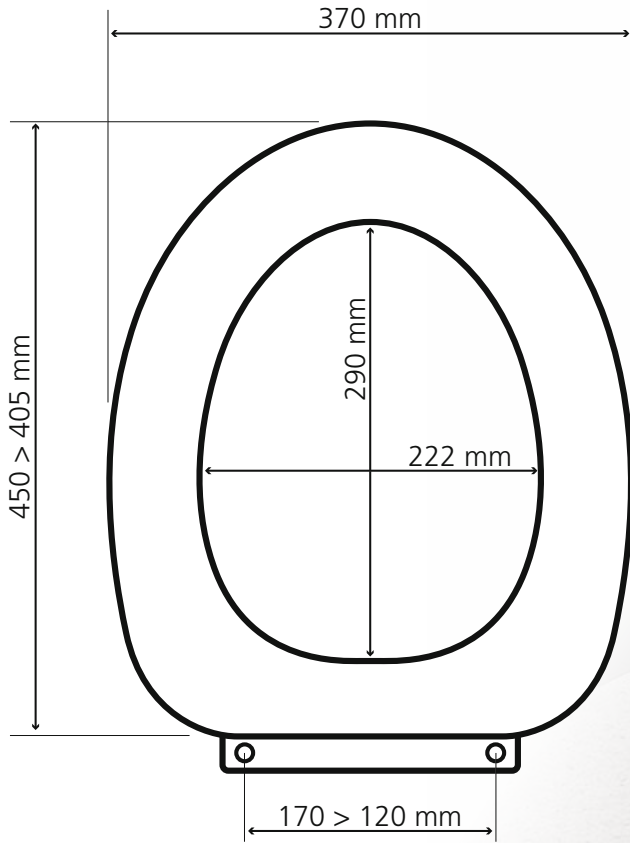

Coloured Toilet Seats

Available
in Red,
Anthracite
and Blue

A range of Dania plastic toilet seats available in a variety of colours, ideally suited to dementia patients. Fitted onto any standard toilet pan to replace the standard seat, these colourful seats help to provide a colour contrast with the white pan or wall for people with dementia or vision impairment.

Contrast is accepted as one of the most important aspects in a dementia care support environment, and these coloured toilet seats can help people to more easily locate the toilet.

These ergonomically designed toilet seats are compatible with most toilet pans and suited to most users. The flat-shaped seat facilitates easier sideways transfer for wheelchair users. The contoured toilet lid is comfortable to sit on when the toilet is not in use, and acts as a backrest when upright.

Available in three colours, with option for seat and lid or seat only.

Coloured Toilet Seats

ITEM	Toilet Seat with Lid	Toilet Seat without Lid	Toilet Seat with Lid	Toilet Seat without Lid	Coloured Toilet Seat with Lid	Coloured Toilet Seat without Lid
CODE	ED0044	ED0045	ED0046	ED0047	ED0048	ED0049
COLOUR	Red	Red	Anthracite	Anthracite	Blue	Blue
WIDTH	370 mm					
LENGTH	450 mm					
RAP	BF03					
MOUNTING POINTS	120 > 170 mm					
CAPACITY	250 kg					
WARRANTY	3 year					